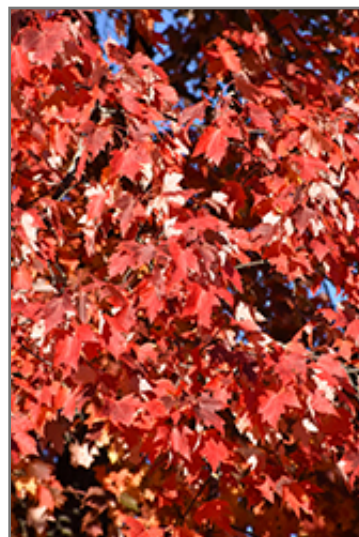

Matador™ Maple
Acer x freemanii 'Bailston'

Height: 45 feet

Spread: 30 feet

Sunlight: ○

Hardiness Zone: 4a

Description:

Attractive summer foliage is followed by consistently rich red fall color that appears later in the season and holds for a long period before the leaves drop; shapely upright, oval form; a valuable addition to the landscape

Ornamental Features

Matador Maple features showy clusters of red flowers along the branches in early spring before the leaves. It has green deciduous foliage. The lobed leaves turn outstanding shades of orange and in the fall. The furrowed gray bark and brick red branches add an interesting dimension to the landscape.

Landscape Attributes

Matador Maple is a deciduous tree with a shapely oval form. Its average texture blends into the landscape, but can be balanced by one or two finer or coarser trees or shrubs for an effective composition.

This is a relatively low maintenance tree, and should only be pruned in summer after the leaves have fully developed, as it may 'bleed' sap if pruned in late winter or early spring. It has no significant negative characteristics.

Matador Maple is recommended for the following landscape applications;

- Accent
- Shade

Matador Maple in fall
Photo courtesy of NetPS Plant Finder