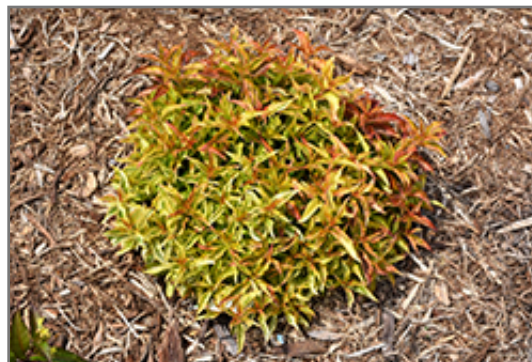

My Monet Sunset Weigela
Photo courtesy of NetPS Plant Finder